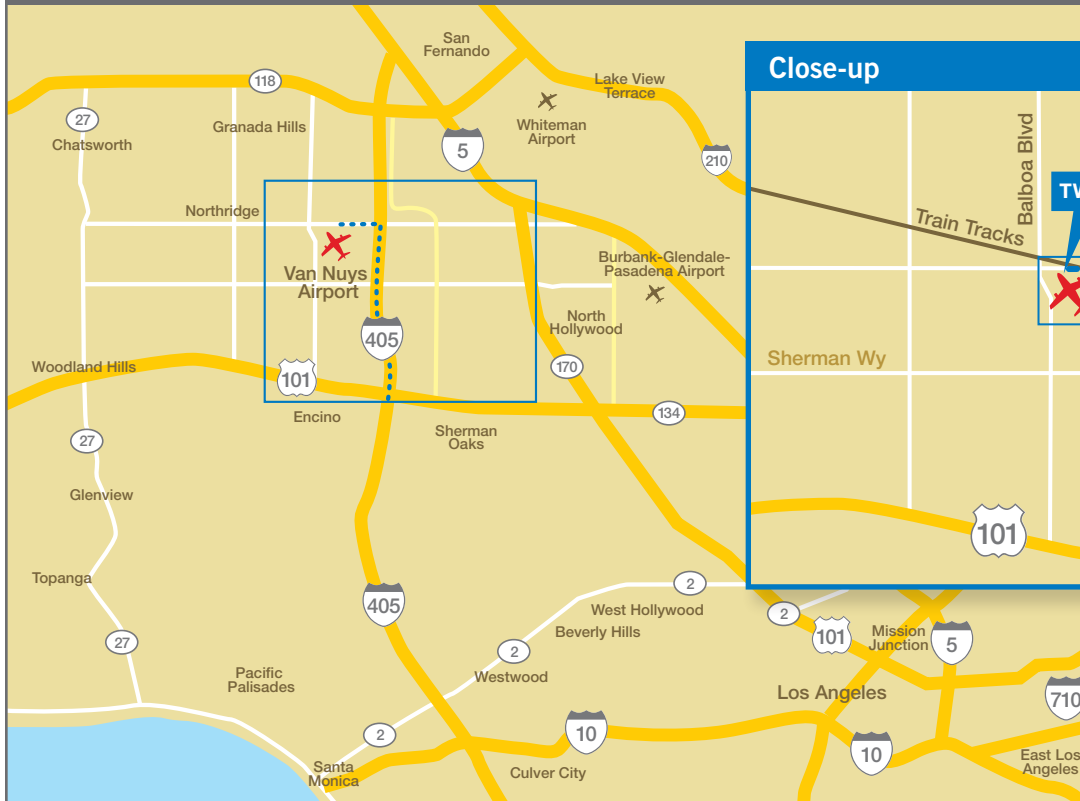

## Driving Directions to TWC Aviation

### To Van Nuys Airport

### Close-up

- Take freeway 405 North
- Exit Roscoe Blvd and turn left (after crossing 101 Fwy)
- TWC Aviation is located on the left, 1.4 miles (just past the train tracks)
- Enter the parking lot, drive towards the green fence TWC is on your right, and a two-story building to your left. The drive-thru gate is on the left side.
- Press the intercom button, provide the jet tail number
- Drive through the gate and park next to your aircraft. We'll take care of the rest.

### To TWC Aviation Hangar